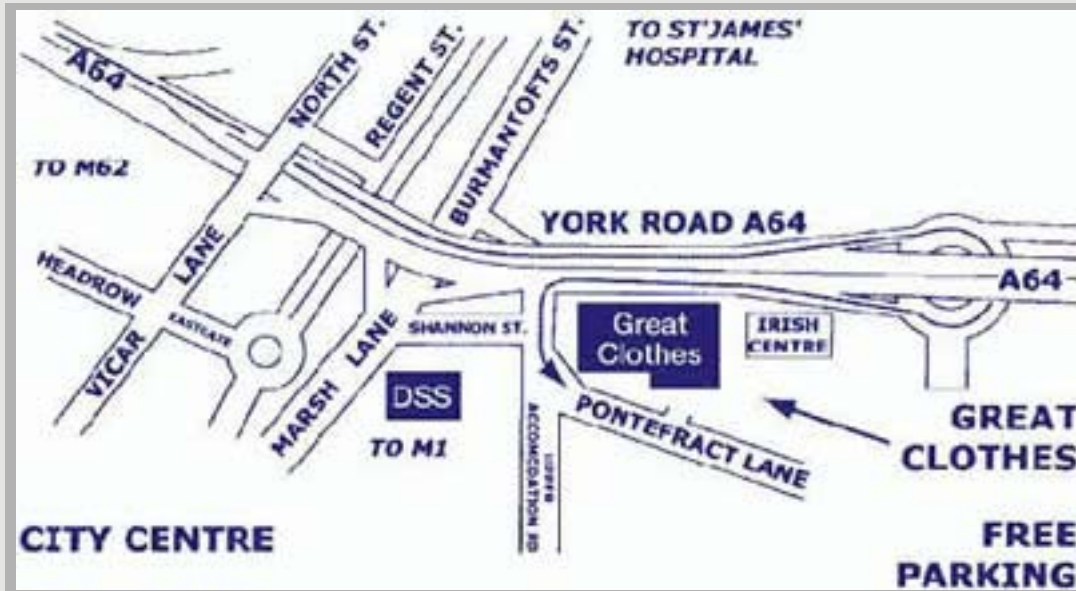

## Map

## Directions

To visit us is simple - we have free parking and extended opening hours.

### From M62 & M1:

Head towards Leeds city centre then follow signs to York (A64). Just 1 minute on the A64 York Road you will pass Great Clothes on the right hand side (other side of dual carriage way). Take the next left exit having passed Great Clothes and go round the roundabout and re-join the A64 so you are heading back towards Leeds. Follow the sign posts on the building into the Great Clothes car park.

### From A1:

Join the A64 directly from the A1 and head towards Leeds. Just 5-10 minutes past Seacroft Hospital and Killingbeck Retail Park (McDonalds & Asda), you approach Great Clothes on your left. Take a left turn off and follow the road and signs to the car park.